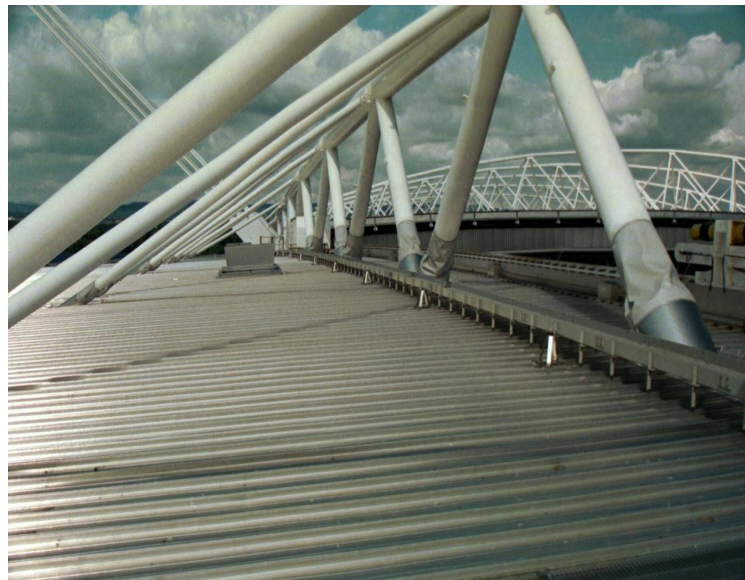

# GRP Rooftop Walkways and Platforms

GRP Grating is an excellent choice for Rooftop walkways – they are light weight compared to metal, offer high strength, excellent non slip properties in any kind of weather, UV Stable, can easily be cut on site.

GRP Grating rooftop walkways are also maintenance free as with virtually any grp product once it has been installed it there for it's full working life.

All our grating is available in various sizes and colours to adapt to any working environment. We can also provide GRP Handrails and Platforms to work along side the walkways

# GRP Rooftop Walkways and Platforms

GRP is an excellent product to use when producing a platform for a roof. GRP is extremely strong, lightweight, UV stable weather resistant.

Captrad are able to work with any designers and can even draw up any customer requirements when necessary to create various solutions and we can prefabricate the platforms prior to installation. Due to the weight of the products this reduces vast amounts of money and time on installation costs thus making the use of GRP Platforms the perfect choice for any roof top application.